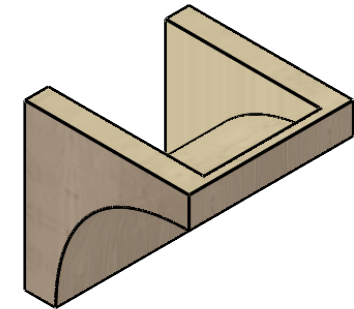

ITEM NUMBER: CORU07X07X07STORCPR

7"W X 7"D X 7"H SERIES 1 WIDE STOCKPORT ROUGH CEDAR TIMBERTHANE
FAUX WOOD CORBEL, PRIMED

SIDE PROFILE

FRONT PROFILE

ISOMETRIC

EKENA MILLWORK
2300 WEST MAIN ST.
CLARKSVILLE, TX 75426
TOLL FREE: 866-607-0453
WWW.EKENAMILLWORK.COM