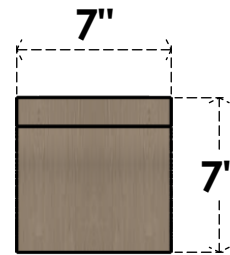

ITEM NUMBER: CORU07X07X07STORCPR

7"W X 7"D X 7"H SERIES 1 WIDE STOCKPORT ROUGH CEDAR TIMBERTHANE
FAUX WOOD CORBEL, PRIMED

SIDE PROFILE

FRONT PROFILE

ISOMETRIC

EKENA MILLWORK
2300 WEST MAIN ST.
CLARKSVILLE, TX 75426
TOLL FREE: 866-607-0453
WWW.EKENAMILLWORK.COM

NOTES

1. INSTALLATION TO BE COMPLETED IN ACCORDANCE WITH MANUFACTURER'S SPECIFICATIONS.
2. DRAWING MAY NOT BE TO SCALE
3. THIS DRAWING IS INTENDED FOR DESIGN AND PLANNING PURPOSES ONLY.
4. ALL INFORMATION CONTAINED HEREIN WAS CURRENT AT THE TIME OF DEVELOPMENT BUT MUST BE REVIEWED AND APPROVED BY THE PRODUCT MANUFACTURER TO BE CONSIDERED ACCURATE.
5. TIMBERTHANE ARCHITECTURAL PRODUCTS ARE MADE FROM HIGH DENSITY URETHANE AND COME FACTORY PRIMED