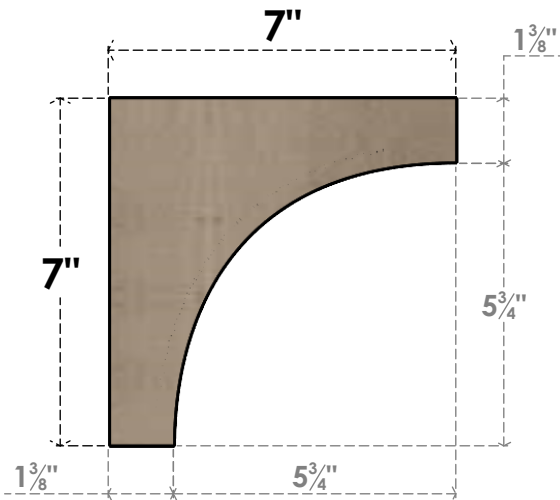

ITEM NUMBER: CORU07X07X07STORCPR

7"W X 7"D X 7"H SERIES 1 WIDE STOCKPORT ROUGH CEDAR TIMBERTHANE
FAUX WOOD CORBEL, PRIMED

SIDE PROFILE

FRONT PROFILE

ISOMETRIC

EKENA MILLWORK
2300 WEST MAIN ST.
CLARKSVILLE, TX 75426
TOLL FREE: 866-607-0453
WWW.EKENAMILLWORK.COM

NOTES

1. INSTALLATION TO BE COMPLETED IN ACCORDANCE WITH MANUFACTURER'S SPECIFICATIONS.
2. DRAWING MAY NOT BE TO SCALE
3. THIS DRAWING IS INTENDED FOR DESIGN AND PLANNING PURPOSES ONLY.
4. ALL INFORMATION CONTAINED HEREIN WAS CURRENT AT THE TIME OF DEVELOPMENT BUT MUST BE REVIEWED AND APPROVED BY THE PRODUCT MANUFACTURER TO BE CONSIDERED ACCURATE.
5. TIMBERTHANE ARCHITECTURAL PRODUCTS ARE MADE FROM HIGH DENSITY URETHANE AND COME FACTORY PRIMED